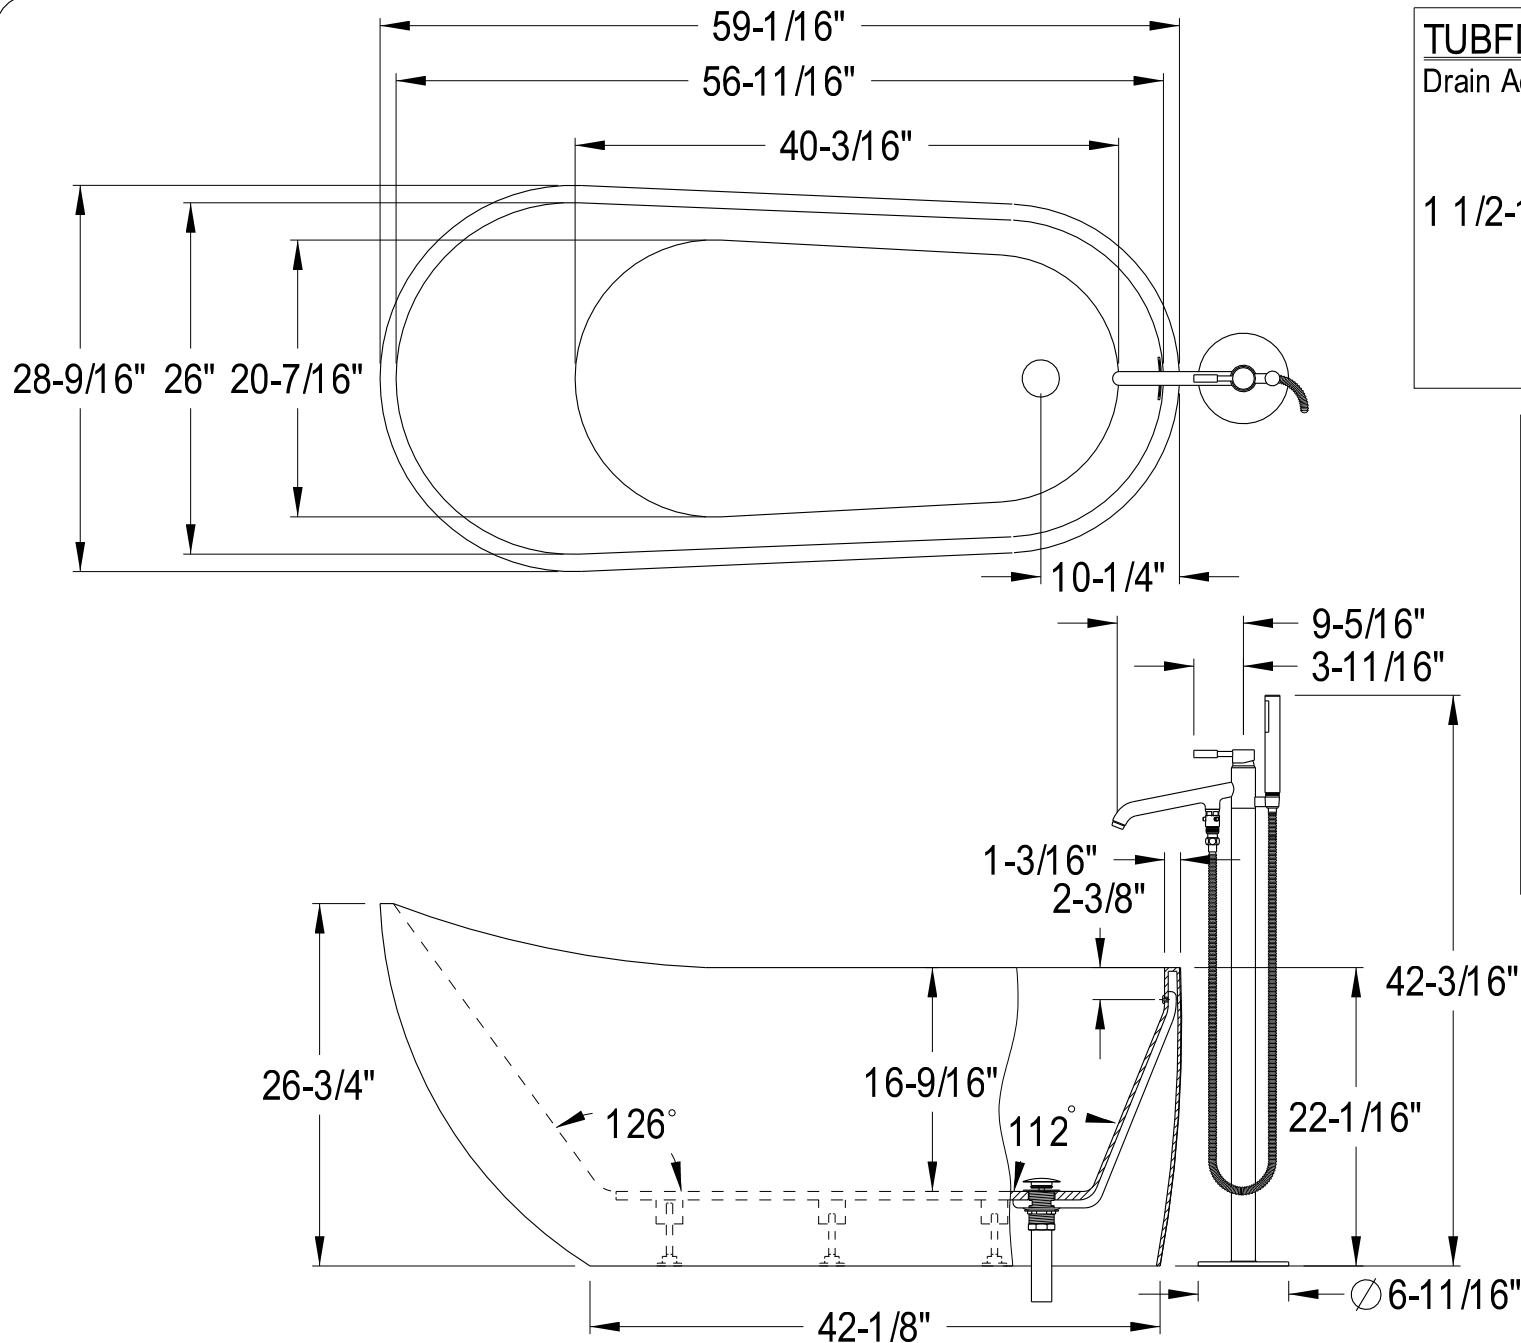

# KTRS592928A1,5,8

59" Acrylic Bathtub Combo

## TUBFDAABS

Drain Adaptor

1 1/2-1 1/2 NPSM

## TUBFADFFL

Floor Flange

2-1/4" IPS

$\varnothing 5-7/16"$

$\varnothing 2-3/4"$